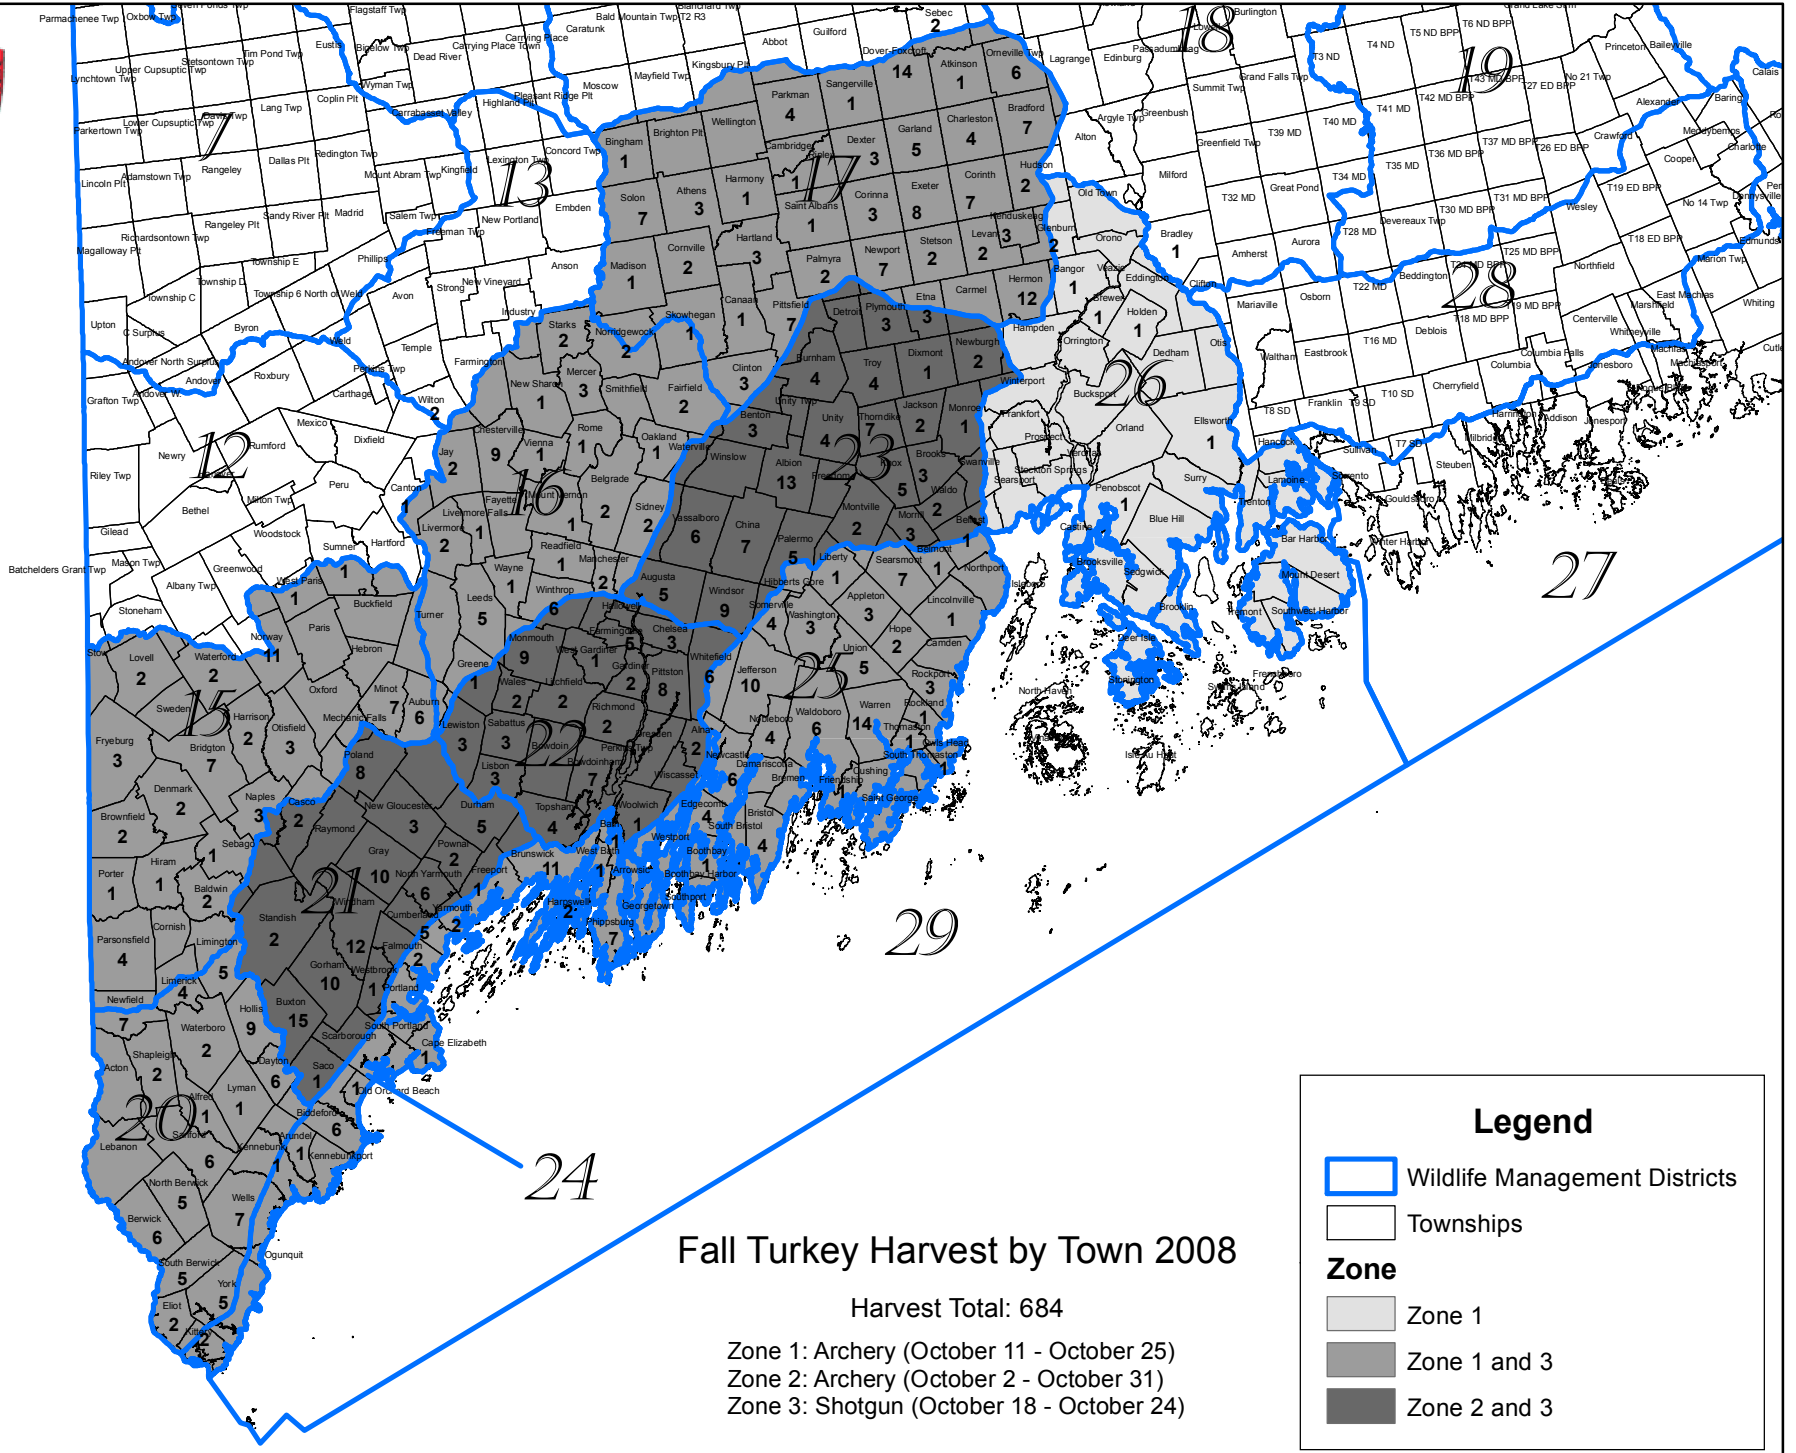

MDIFW

Fall Turkey Harvest by Town 2008

Harvest Total: 684

- Zone 1: Archery (October 11 - October 25)
- Zone 2: Archery (October 2 - October 31)
- Zone 3: Shotgun (October 18 - October 24)

Legend

- Wildlife Management Districts
- Townships
- Zone**
- Zone 1
- Zone 1 and 3
- Zone 2 and 3