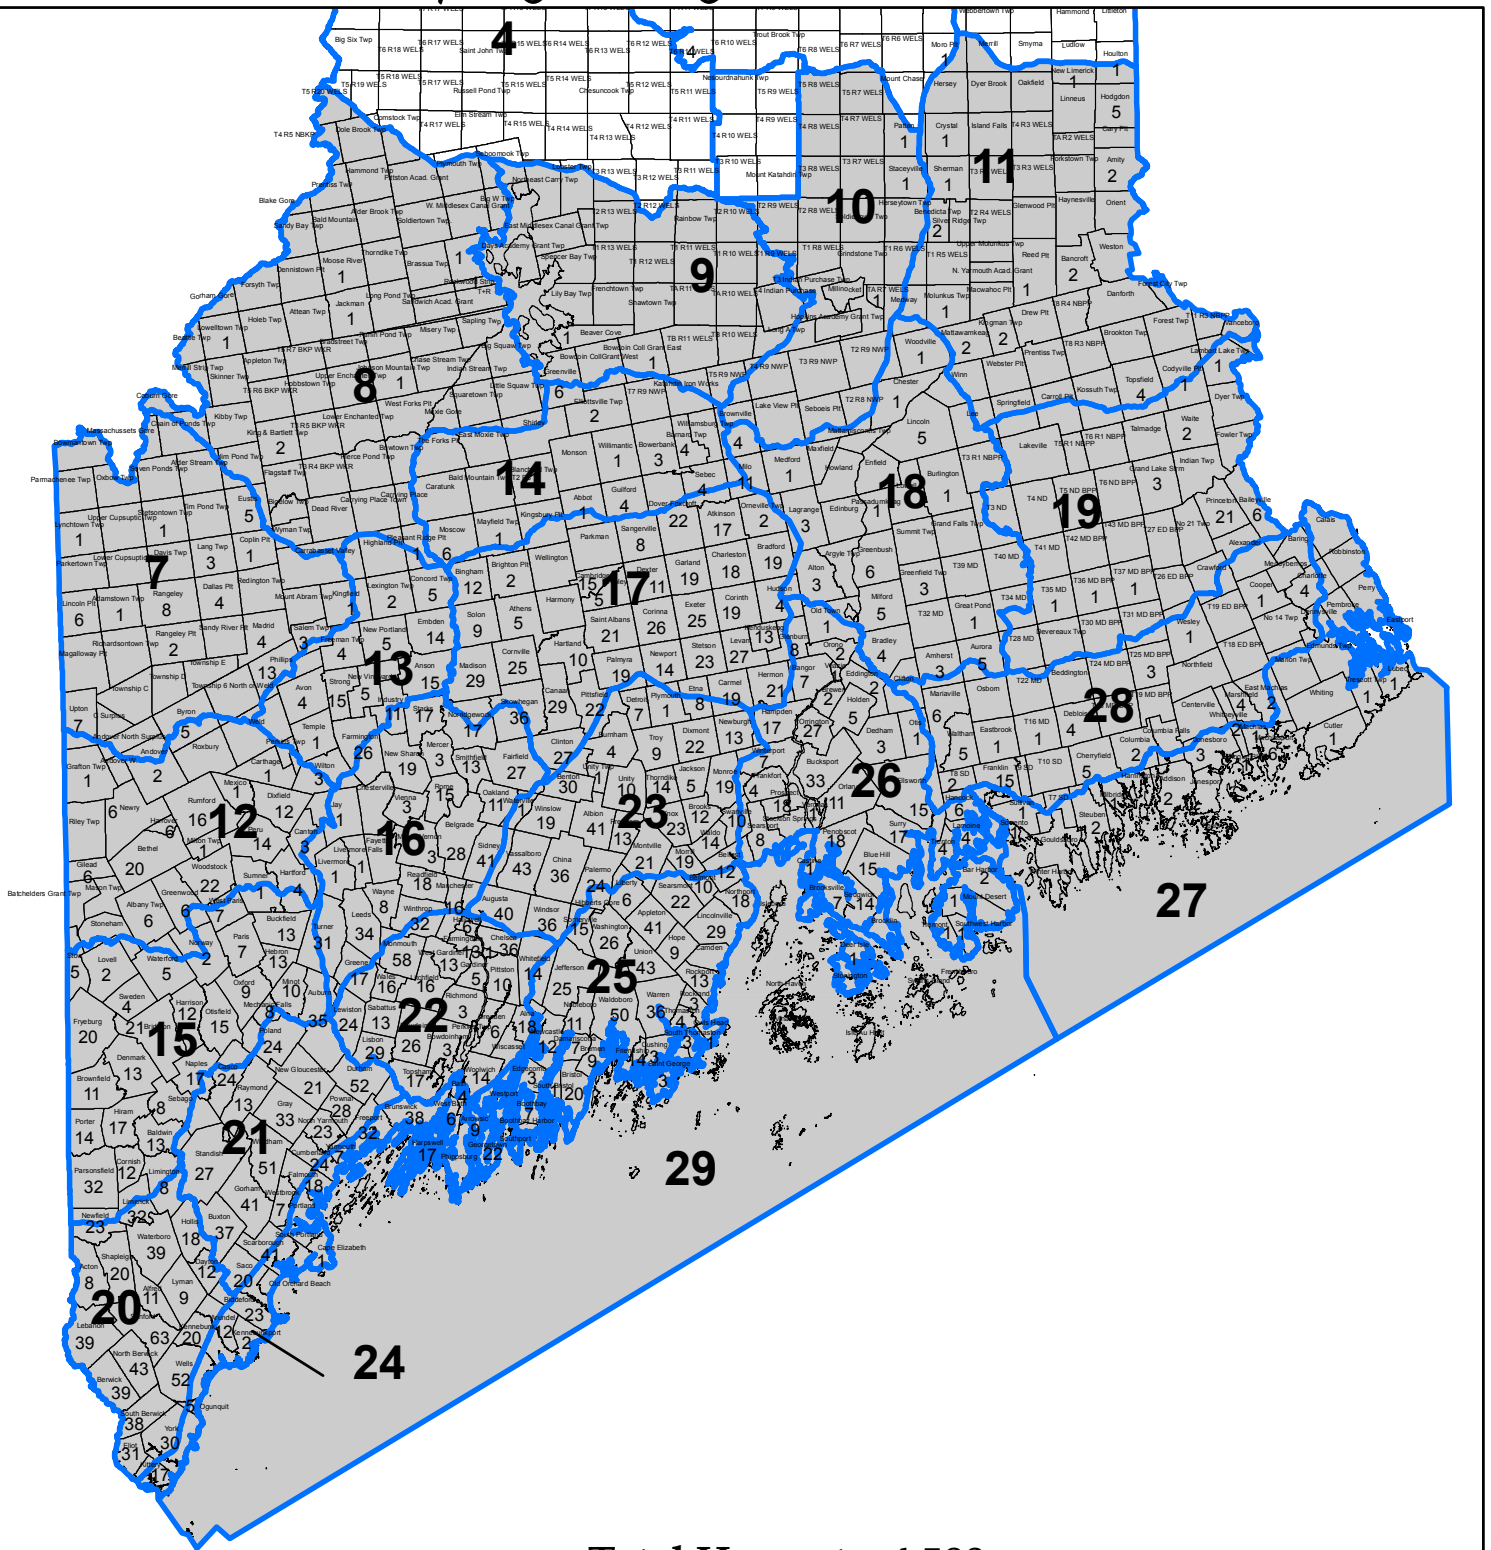

# Spring Turkey Harvest 2014

**Total Harvest = 4,580**

**Season Dates:**

**April 28 - May 31, 2014**

**Youth Day (April 26, 2014)**

**MDIFW**

**12/15/2014**

**Legend**

-  Wildlife Management Districts
-  Spring Turkey Hunting Zone