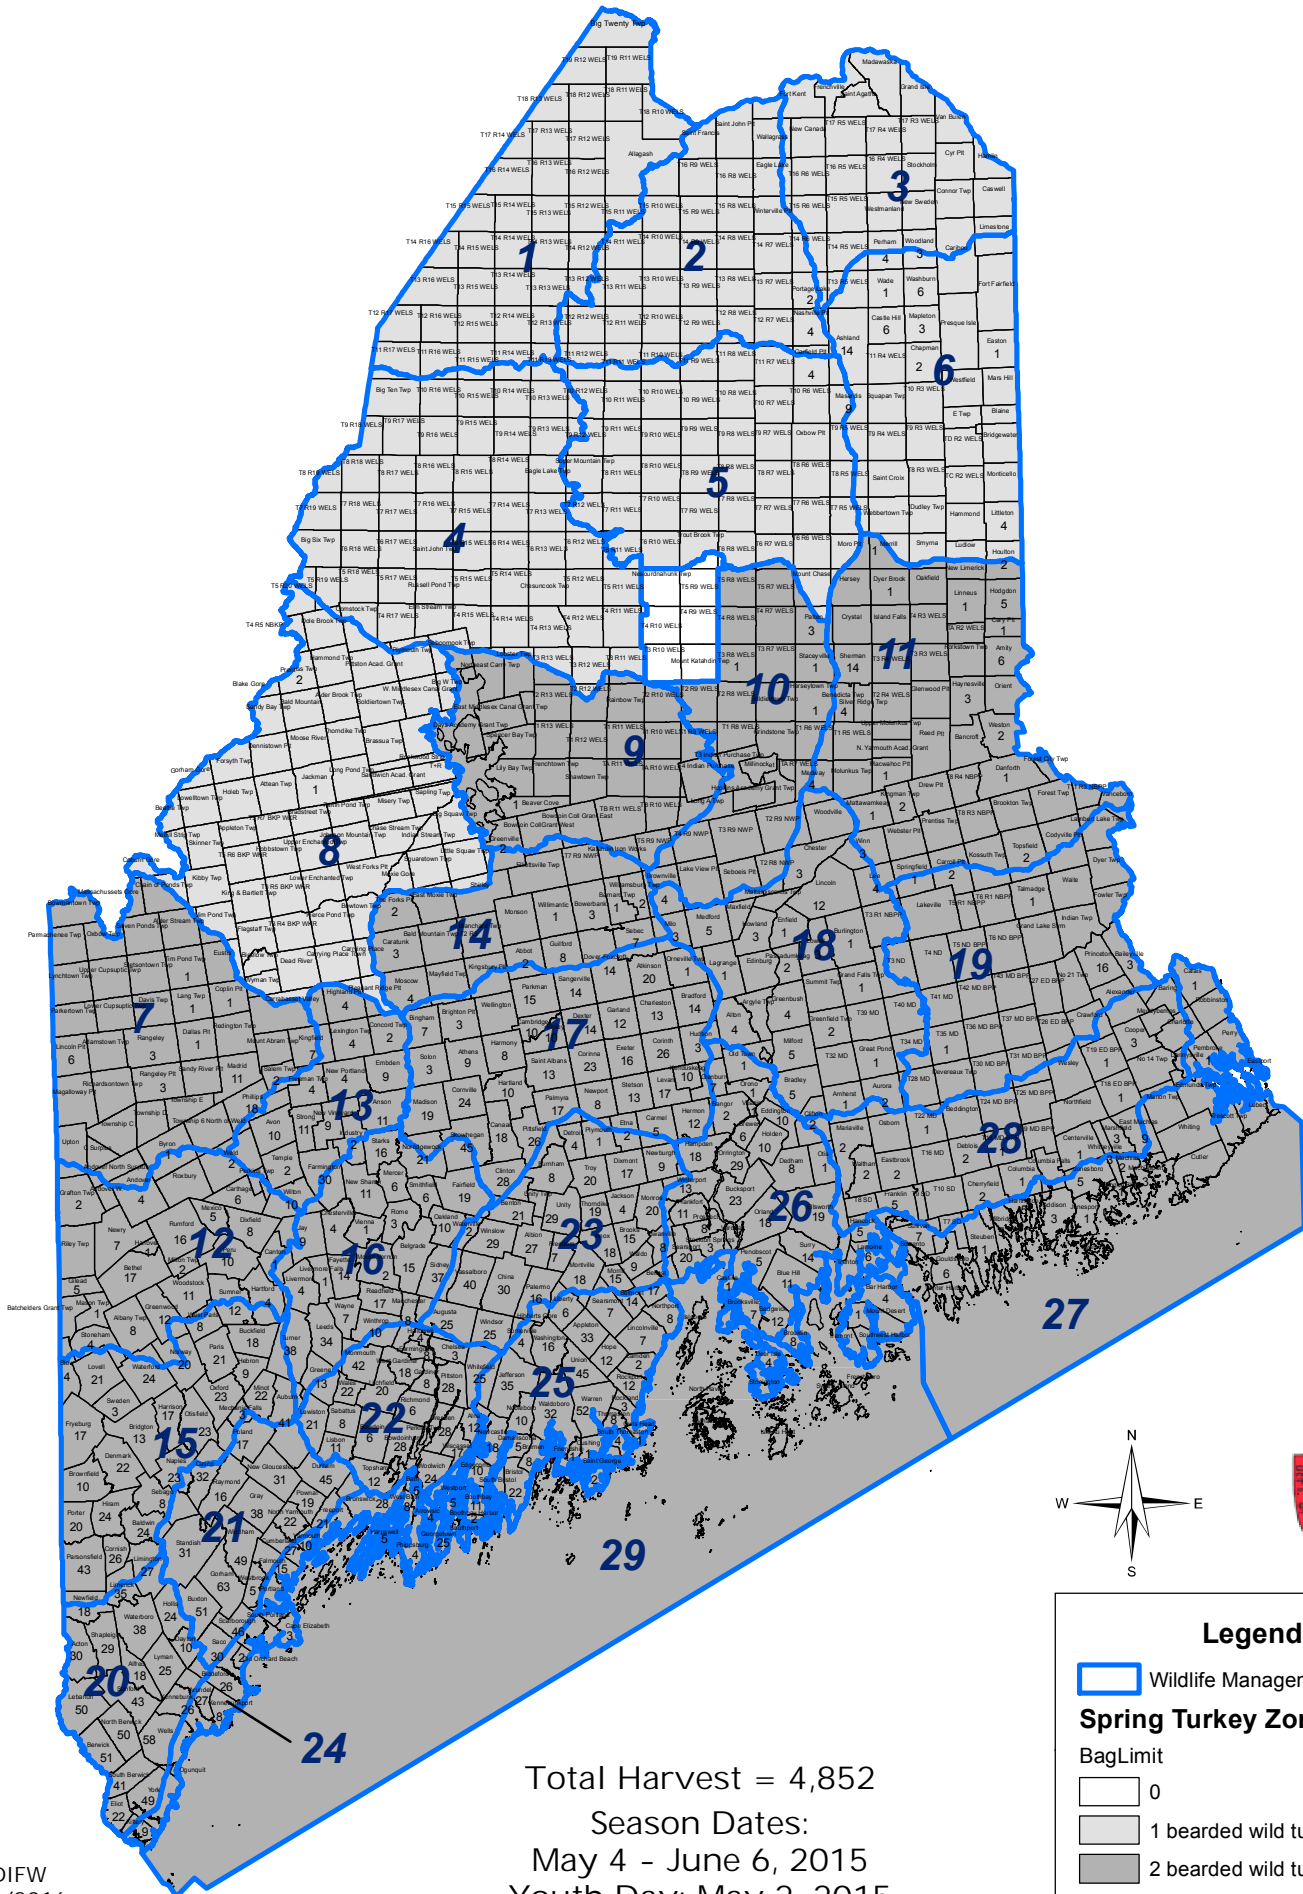

Spring Turkey Harvest 2015

Legend

- Wildlife Management Districts
- Spring Turkey Zones 2015**
- BagLimit
- 0
- 1 bearded wild turkey
- 2 bearded wild turkeys

Total Harvest = 4,852
 Season Dates:
 May 4 - June 6, 2015
 Youth Day: May 2, 2015