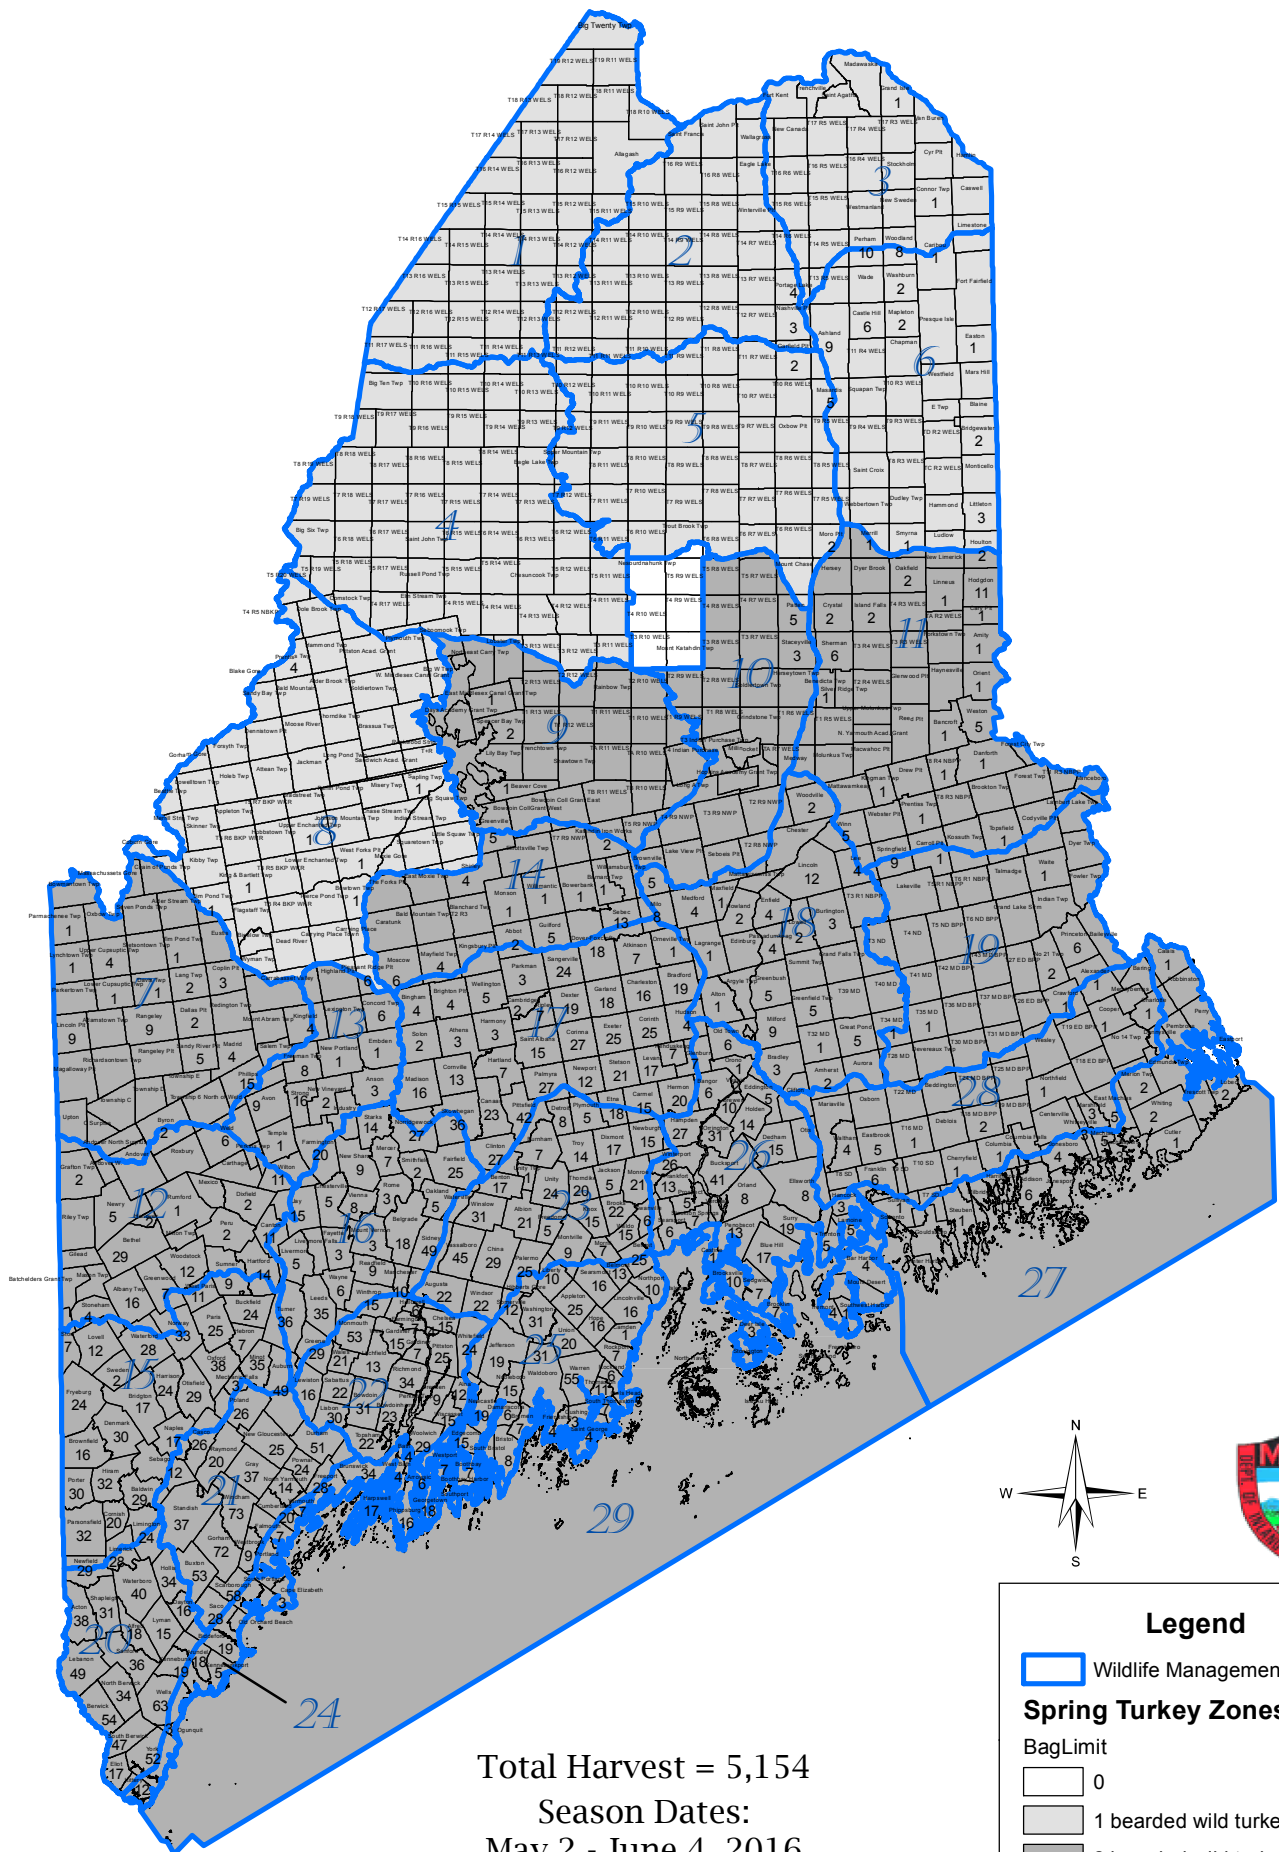

Spring Turkey Harvest 2016

Total Harvest = 5,154

Season Dates:

May 2 - June 4, 2016

Youth Day: April 30, 2016

Legend

- Wildlife Management Districts
- Spring Turkey Zones**
- Bag Limit
- 0
- 1 bearded wild turkey
- 2 bearded wild turkeys